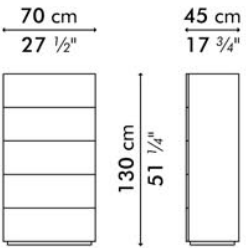

# KABUKI

KENETHCOBONPUE

HIGH DRESSER  
DRESSER

🏠 hand carved HDF (high-density fiberboard)

## High Dresser

 74 kg / 163 lbs

 106 kg / 234 lbs

 0.79 m<sup>3</sup>

# Dresser

 70 kg / 154 lbs

 98 kg / 216 lbs

 0.94 m<sup>3</sup>

INDOOR hand carved HDF (high-density fiberboard)

brown

ash