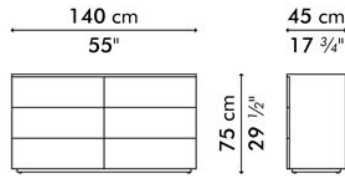

## High Dresser

 74 kg / 163 lbs

 106 kg / 234 lbs

 0.79 m<sup>3</sup>

# Dresser

 70 kg / 154 lbs

 98 kg / 216 lbs

 0.94 m<sup>3</sup>

INDOOR hand carved HDF (high-density fiberboard)

brown

ash