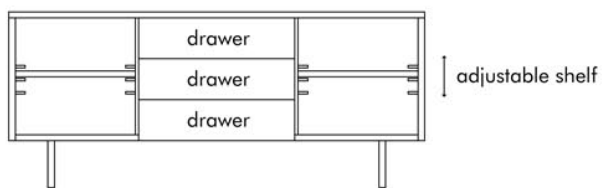

# KABUKI

Buffet Cabinet, large

Interior

 80 kg / 176 lbs

 111 kg / 245 lbs

 1.31 m<sup>3</sup>

Buffet Cabinet, regular

Interior