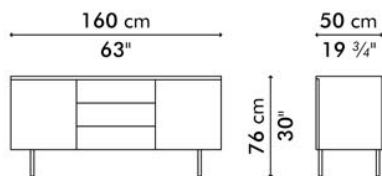

# KABUKI

Buffet Cabinet, large

Interior

 80 kg / 176 lbs

 111 kg / 245 lbs

 1.31 m<sup>3</sup>

Buffet Cabinet, regular

Interior

 71 kg / 157 lbs

 101 kg / 223 lbs

 1.18 m<sup>3</sup>

INDOOR hand carved HDF (high-density fiberboard), stainless steel

brown

ash