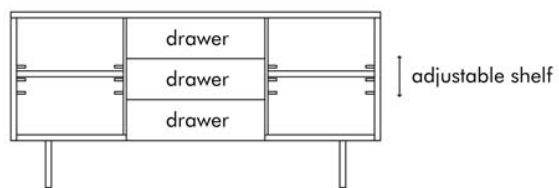

# KABUKI

Buffet Cabinet, large

Interior

 80 kg / 176 lbs

 111 kg / 245 lbs

 1.31 m<sup>3</sup>

Buffet Cabinet, regular

Interior