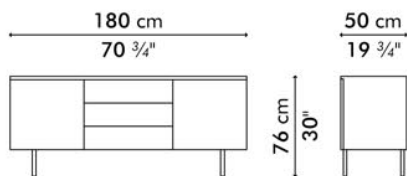

# KABUKI

Buffet Cabinet, large

Interior

 80 kg / 176 lbs

 111 kg / 245 lbs

 1.31 m<sup>3</sup>

Buffet Cabinet, regular

Interior

 71 kg / 157 lbs

 101 kg / 223 lbs

 1.18 m<sup>3</sup>

INDOOR hand carved HDF (high-density fiberboard), stainless steel

brown

ash