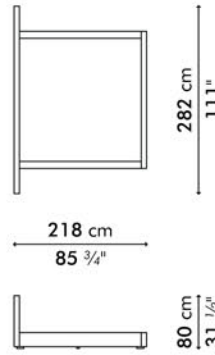

KABUKI

Bed American

Bed European

Extra King

INDOOR high-density fiberboard, stainless steel, plywood