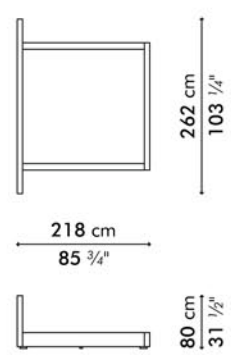

KABUKI

Bed American

Bed European

King

INDOOR high-density fiberboard, stainless steel, plywood