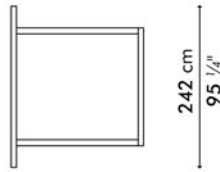

🏠 high-density fiberboard, stainless steel, plywood

KABUKI

Bed American

Queen

225 cm
88 1/2"

Bed European

Queen

218 cm
85 3/4"