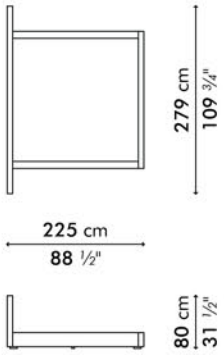

KABUKI

Bed American

King

Bed European

INDOOR high-density fiberboard, stainless steel, plywood