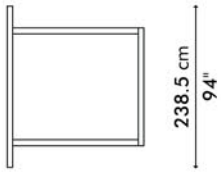

🏠 high-density fiberboard, stainless steel, plywood

KABUKI

Bed American

Queen

225 cm
88 1/2"

Bed European

Queen

218 cm
85 3/4"