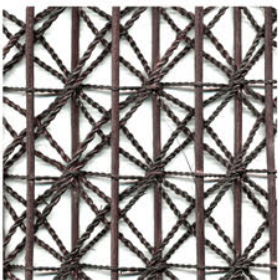

BED

🏠 abaca, ash wood, mock leather, steel

IMA
Bed, Queen

	CANOPY	FOOTBOARD, HEADBOARD, HEADRAIL & SUPPORTS	SIDERAILS	FLOORING & STANDS
	22 kg / 49 lbs	54 kg / 119 lbs	16 kg / 35 lbs	31 kg / 68 lbs
	28 kg / 62 lbs	60 kg / 132 lbs	18 kg / 40 lbs	36 kg / 79 lbs
	0.66 m ³ , 1/4	0.77 m ³ , 1/4	0.11 m ³ , 1/4	0.31 m ³ , 1/4
	4 boxes			

INDOOR abaca, ash wood, mock leather, steel

brown