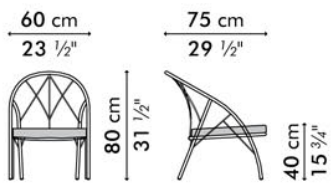

# HAGIA

KENETHCOBONPUE

EASY ARMCHAIR  
SIDE CHAIR

⚙️ nylon fiber, nylon twine, steel

# HAGIA

Easy Armchair

-  7.5 kg / 17 lbs
-  0.41 m<sup>3</sup>
-  1.20 m / 1.40 yds

# Side Chair

-  5 kg / 11 lbs
-  0.28 m<sup>3</sup>
-  0.90 m / 1.00 yds
-  2

**OUTDOOR** nylon fiber, nylon twine, aluminum or steel

whitewash

black