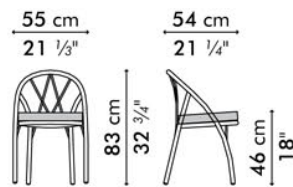

# HAGIA

KENETHCOBONPUE

EASY ARMCHAIR  
SIDE CHAIR

⚙️ nylon fiber, nylon twine, steel

# HAGIA

Easy Armchair

-  7.5 kg / 17 lbs
-  0.41 m<sup>3</sup>
-  1.20 m / 1.40 yds

# Side Chair

-  5 kg / 11 lbs
-  0.28 m<sup>3</sup>
-  0.90 m / 1.00 yds
-  2

**OUTDOOR** nylon fiber, nylon twine, aluminum or steel

whitewash

black