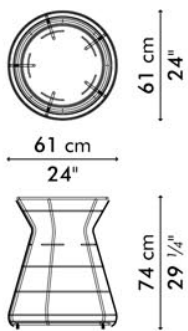

# HAGIA

Dining Table

Standard glass size:  
100 cm Ø x 12 mm thickness  
(39 1/2" Ø x 1/2"), pencil edge, frosted

	OUTDOOR	GLASS
	10.5 kg / 23 lbs	19 kg / 42 lbs
	14 kg / 31 lbs	22 kg / 49 lbs
	0.30 m <sup>3</sup>	0.07 m <sup>3</sup>