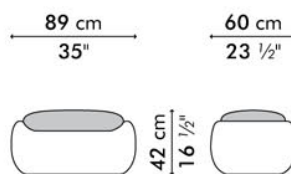

17 kg / 38 lbs

19.5 kg / 43 lbs

22.5 kg / 50 lbs

25 kg / 55 lbs

0.75 m³

0.75 m³

SEAT 1.65 m / 1.80 yds

PILLOWS 1 pcs 33x49 cm / 13"x19"
 0.60 m / 0.65 yds

Ottoman

INDOOR

OUTDOOR

11 kg / 24 lbs

13.5 kg / 30 lbs

13.5 kg / 30 lbs

16 kg / 35 lbs

0.30 m³

0.30 m³

0.95 m / 1.05 yds

INDOOR abaca, rattan, nylon twine, steel

OUTDOOR polyethylene fiber, nylon twine, steel

natural

brown

natural

brown