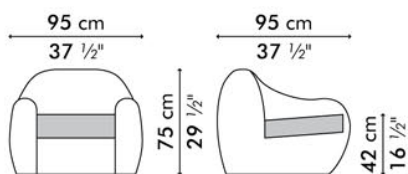

BALOU

Easy Armchair

INDOOR

OUTDOOR

17 kg / 38 lbs

19.5 kg / 43 lbs

22.5 kg / 50 lbs

25 kg / 55 lbs

0.75 m³

0.75 m³

SEAT 1.65 m / 1.80 yds

PILLOWS 1 pcs 33x49 cm / 13"x19"
0.60 m / 0.65 yds